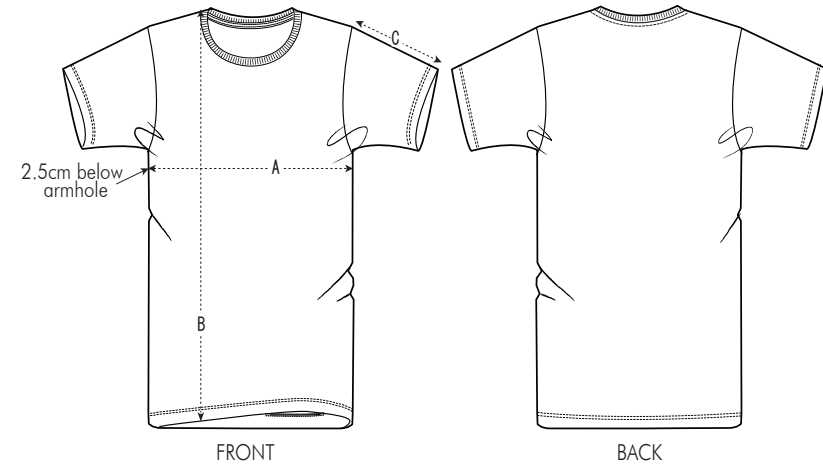

SARAH CORYNEN T-SHIRTS SIZE SPEC

XS

S

M

L

XL

XXL

3XL

Sizes	XS	S	M	L	XL	XXL	3XL
A Half Chest	46	49	52	55	58	61	64
B Body Length	66	69	72	74	76	78	80
C Sleeve Length	19.5	20.5	21.5	22.5	22.5	23.5	24.5

身長 163-4cm 肩幅 41.2cm