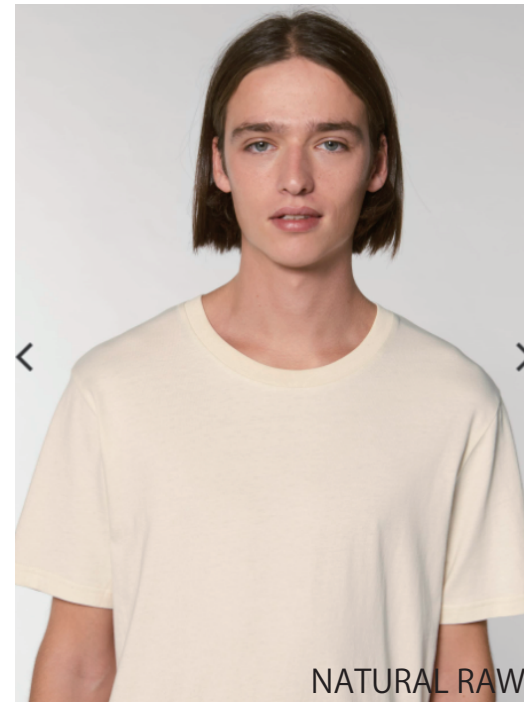

WHITE

OFF WHITE

NATURAL RAW

DESERT DUST

ROYAL BLUE

BLACK

HEATHER GREY

OPAL

SARAH CORYNEN 21AW_COLOR

SERENE BLUE

TEAL MONSTERA

OCRE

CARAMEL

GOLDEN YELLOW

SAGE

MELON CODE